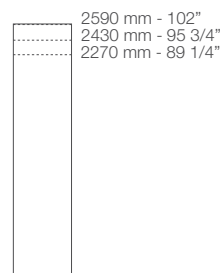

Height units