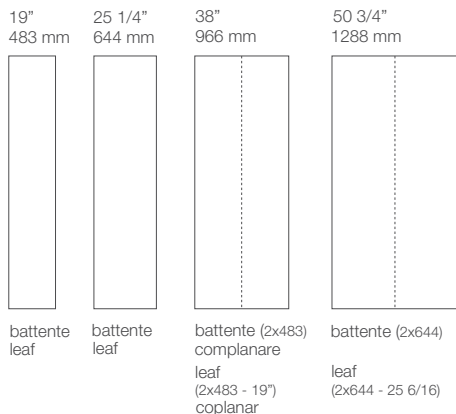

Poliform

Capri

design CR&S Poliform, 2012

Technical characteristics:

Columns modularity: 3 heights and 4 widths.

Openings: leaf door, coplanar

Doors finishing: spessart oak and mat lacquered oak colours with open pore. Profile in bronze painted aluminium and mat lacquered colours.

Dimensions:

Width units